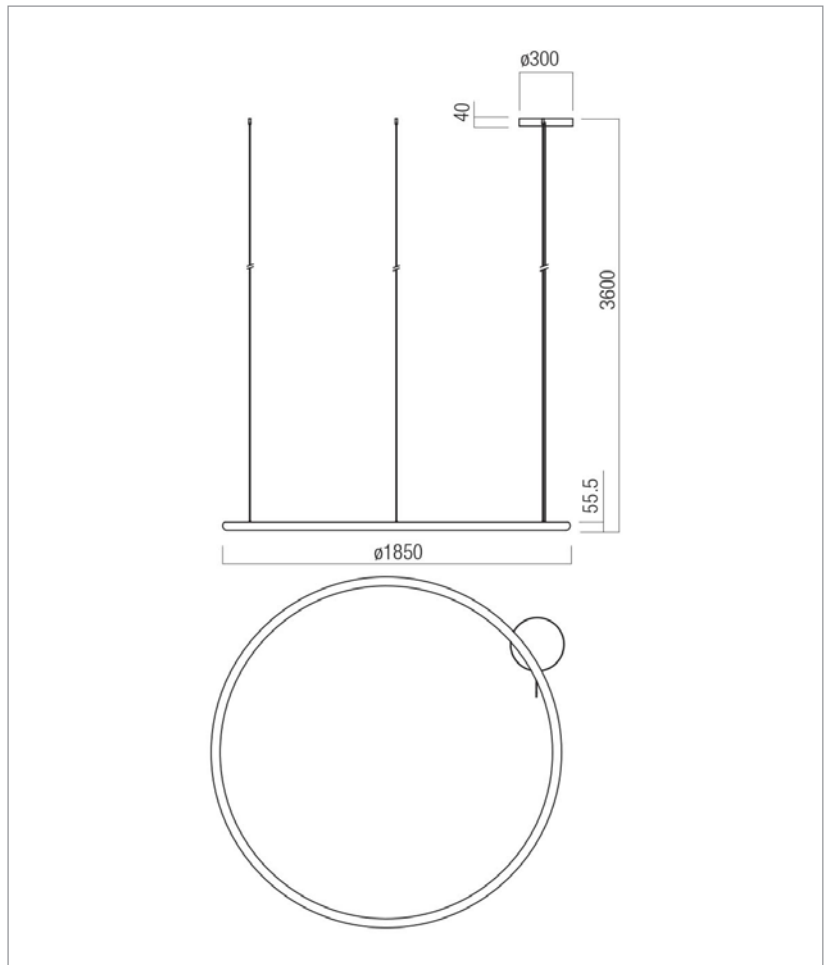

HU - Beltéri, SMD LED-es mennyezeti lámpa, 2700K, 3000K és 4000K színhőmérséklet változtatási lehetőséggel TRIAC-al. Fehér matt színre festett fém szerkezet, fehér opál polietilén diszperzór.

BG - Окачен осветител оборудван с LED-ове SMD, с възможност за избор на цвят на температура 2700K 3000 K и 4000K, димирем TRIAC. Метална структура, боядисана в електростатично поле в матово бяло, дифузер от бял опалов полиетилен.

SK - Závěsné svietidlo do interiéru vybavený LED diódami SMD, s možnosťou zmeny teploty farby 2700K, 3000K a 4000K, stmievateľné TRIAC. Kovová konštrukcia s pieskovým bielym náterom, opalový biely polyetylénový difúzor.

Product type	Suspension
Input voltage	220-240V, 50/60Hz
Power	100W
Led type	SMD LED 2835 684pcs x 0,14W, 2700K + 684pcs x 0,14W, 4000K
Color temperature	CCT 2700K/3000/4000K
Led luminous flux	2700K: 9854 lm, 3000K: 11134 lm, 4000K: 10533 lm
System luminous flux	2700K: 9018 lm, 3000K: 9804 lm, 4000K:9579 lm
CRI	≥90
OPTICS	-
Dimmable	Triac dimming
Øuse (lm)	11134
Pon (w)	100
FTM	0.926
ηTM	103.10
Energy efficiency class	F
Warranty (years)	3
Protection class	Class I
IP rating	IP40

LED removal by a specialist **Yes**
Driver removal by a specialist **Yes**

Standards: EN 60598-1:2015 + A1:2018, EN 60598-2-1:2020, EN 60598-2-2:2012, EN 62493:2015, EN 62471:2008, EN 62031:2008 + A1:2013 + A2:2015, EN 60529:1992 + A2:2013, EN 55015:2019 + A11:2020, EN 61000-3-2:2019, EN 61000-3-3:2013 + A1:2019, EN 61547:2009.
Made in PRC.